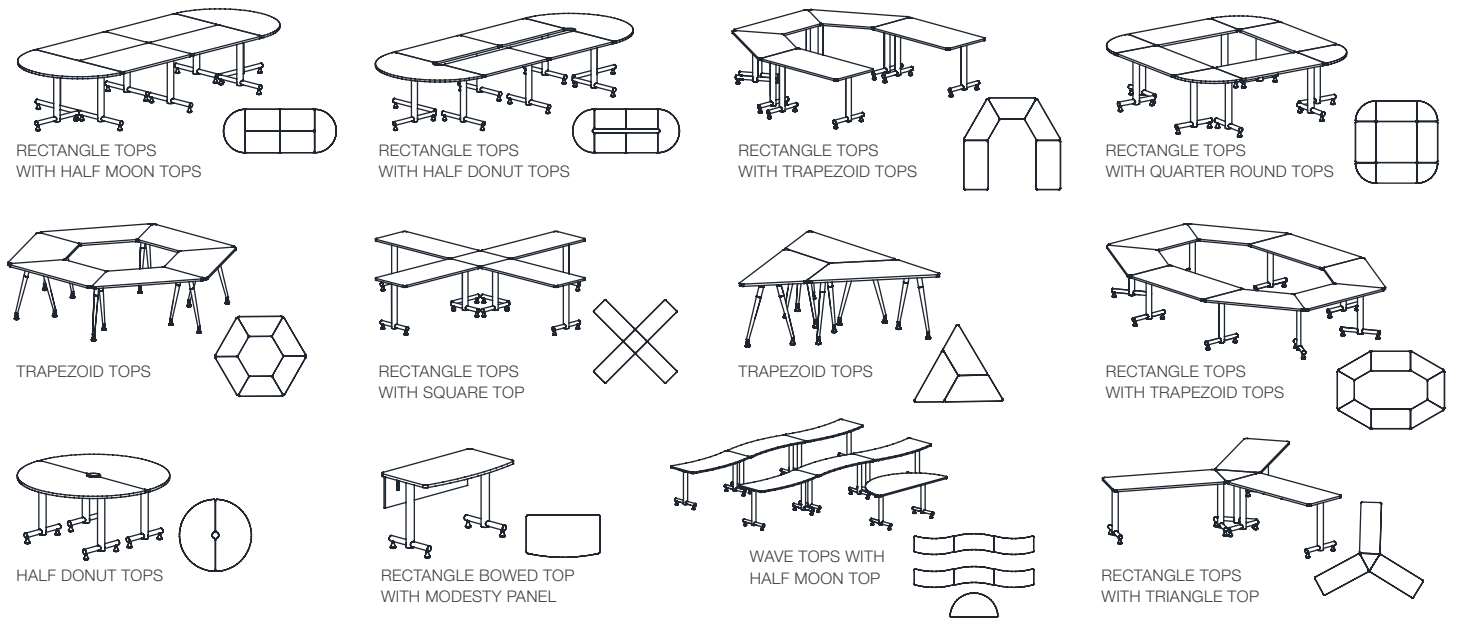

SQUARE METAL BASE - BAR HEIGHT

900-SQB20BAR

- INCLUDES LEVELERS

BLACK (BL)

SILVER (SL)

WHITE (WH)

AVAILABLE FINISHES

TYPICALS