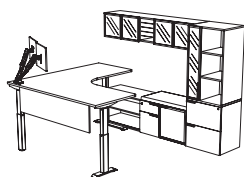

SAMPLE LAYOUTS

1

2

3

4

5

6

7

8

9

10

11

12

13

14

15

16

17

18

19

20

21

22

23

24

25

26

27

28

29

30

31

32

33

34

35

36

37

38

39