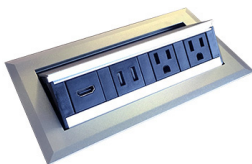

100-RECP-03

2 power
2 USB charging only ports @ 2.1 amps
1 HDMI port
10' power cord, UL certified
List price includes custom cutout for
grommet install
Available Finish: Premium Aluminium
Finish (AL)