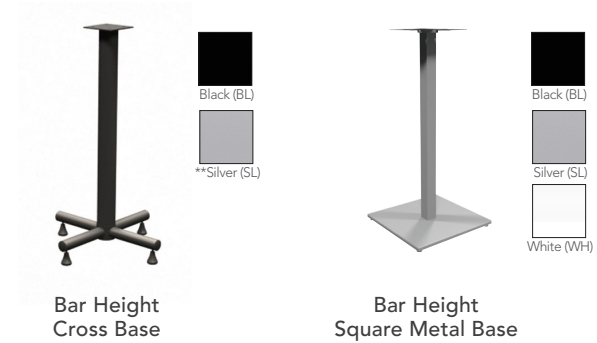

Bar Height - 41" High