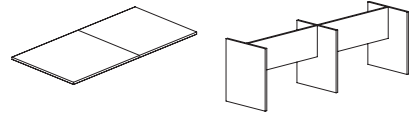

Rectangular Top with Panel Base Set

Shown in: Hardrock Maple Top
with Evening Zen Base
94.25" w x 43.5" d x 29" h