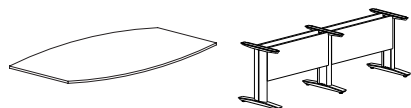

900 Series Tables: